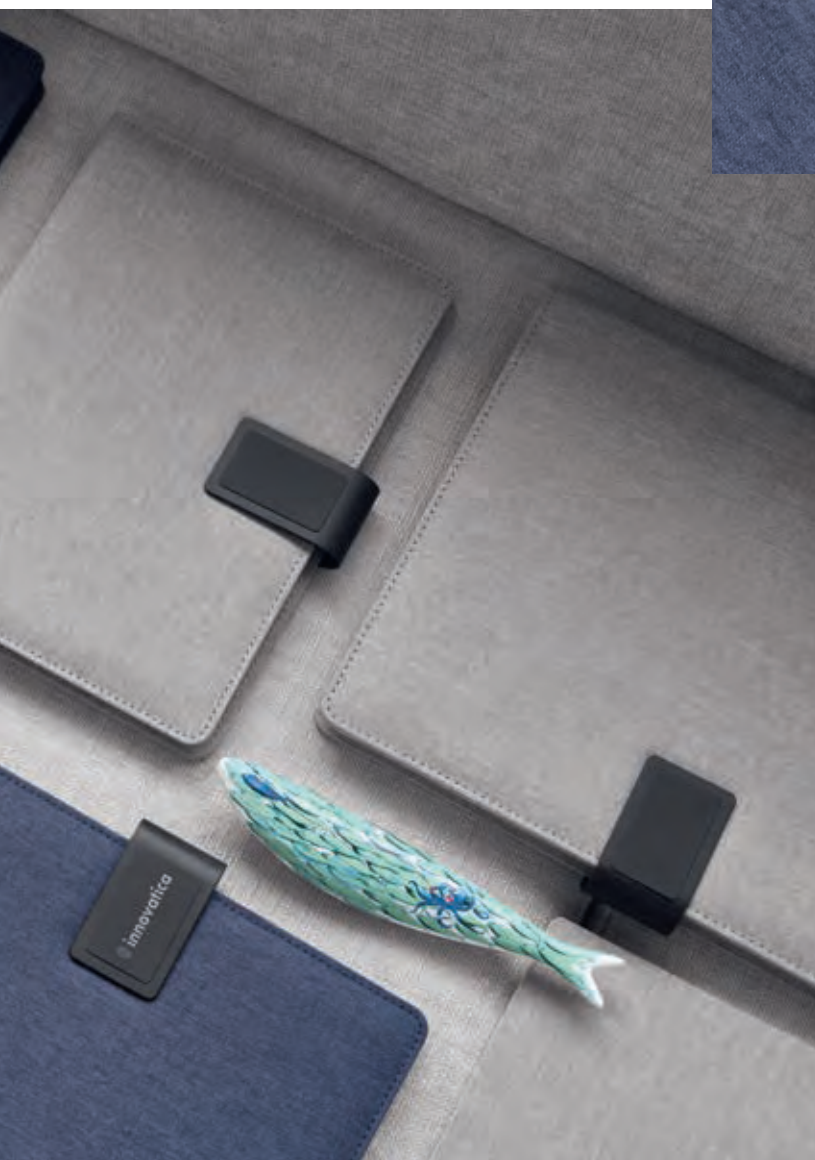

▮ 18,3 x 25,2 cm
 ⌀ LSR - 40 x 25 mm (max.)

U. / €	1	25	50	100	250
Plain	16.61	16.23	15.87	15.48	15.1
LSR	58.61	19.33	17.99	16.94	16.06

Melville Notebook

ANT016

Secure your ideas with our lockable A5 300D rPET notebook cover. It features a removable notebook with 192 FSC pages of 70 gsm plain ivory paper. It includes two interior pockets so you can organize yourself. Elevate your writing experience responsibly.