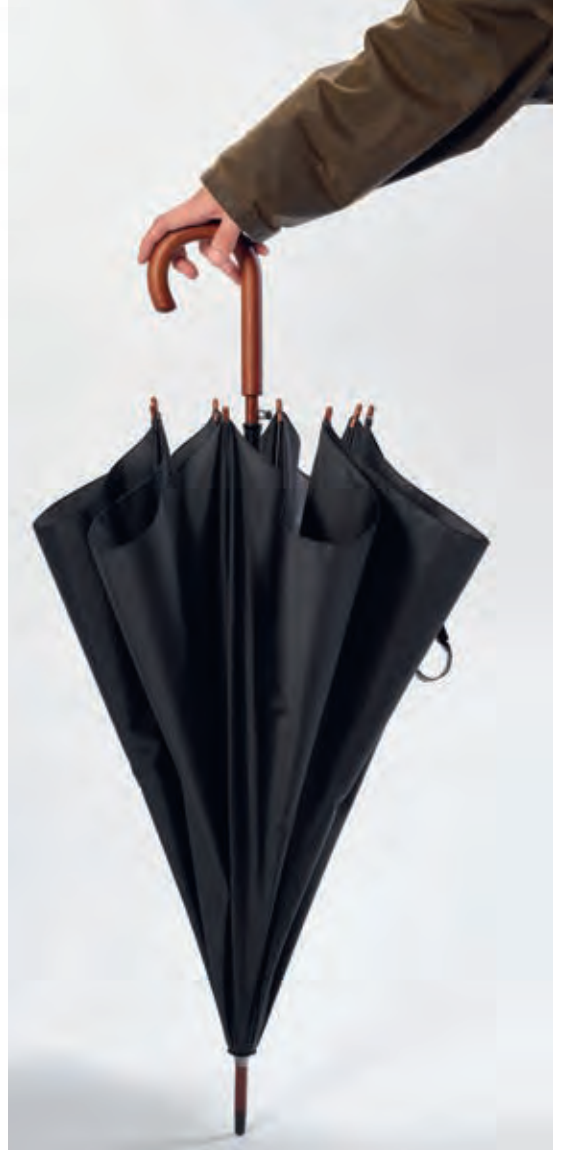

Bach Umbrella

AUM003

Embrace the rain with our 27" wooden umbrella. Its sturdy wood structure and round handle make it a stormproof companion. It features 8 panels windproof design, automatic opening and eco-friendly rPET fabric. Comes in an individual rPET pouch.

↗ ø122 x 98 cm
Ø TXP - 200 x 120mm (max.)

U. / €	1	25	50	100	250
Plain	374	36.56	35.7	34.86	34
TXP	914	40.96	37.92	36.48	35.26

Aretha Umbrella

AUM004

Be prepared for the rain with our 32" golf umbrella. With rPET panels, fibreglass shaft and ribs, it is a windproof umbrella with automatic opening. Close it with the matching colour velcro strap. A comfortable dark wooden handle and an individual rPET pouch.

↗ ø146 x 106 cm
Ø TXP - 200 x 120mm (max.)