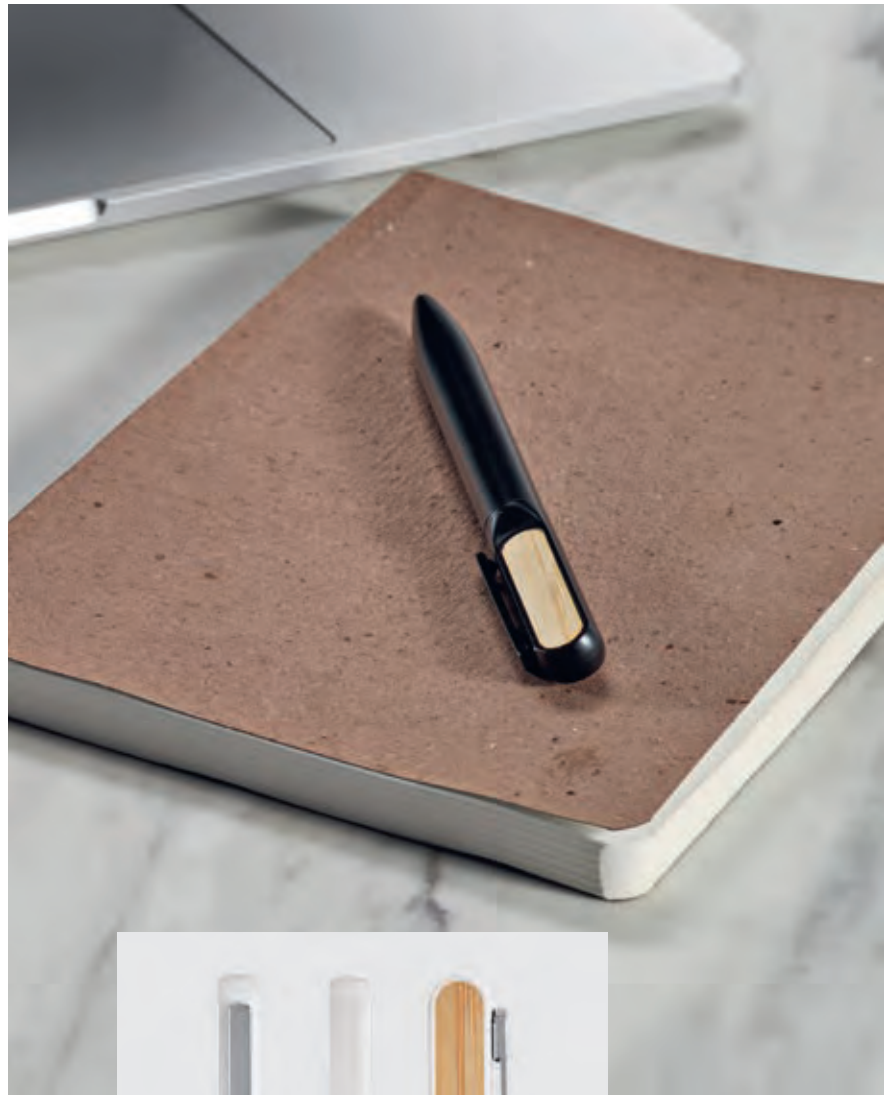

Plato Pen

APN013

A symphony of sustainability and style, our pen features a recycled aluminium body and a rABS with bamboo top. The rotation system releases 1 Km of Dokumental® blue ink, all elegantly presented in an individual bamboo box.

↗ ø1,2 x 14 cm

∅ LSR - 7 x 40 mm (max.)

U. / €	1	50	100	250	1000
Plain	13.2	12.9	12.6	12.3	12
LSR	55.2	14.92	14.06	13.24	12.7