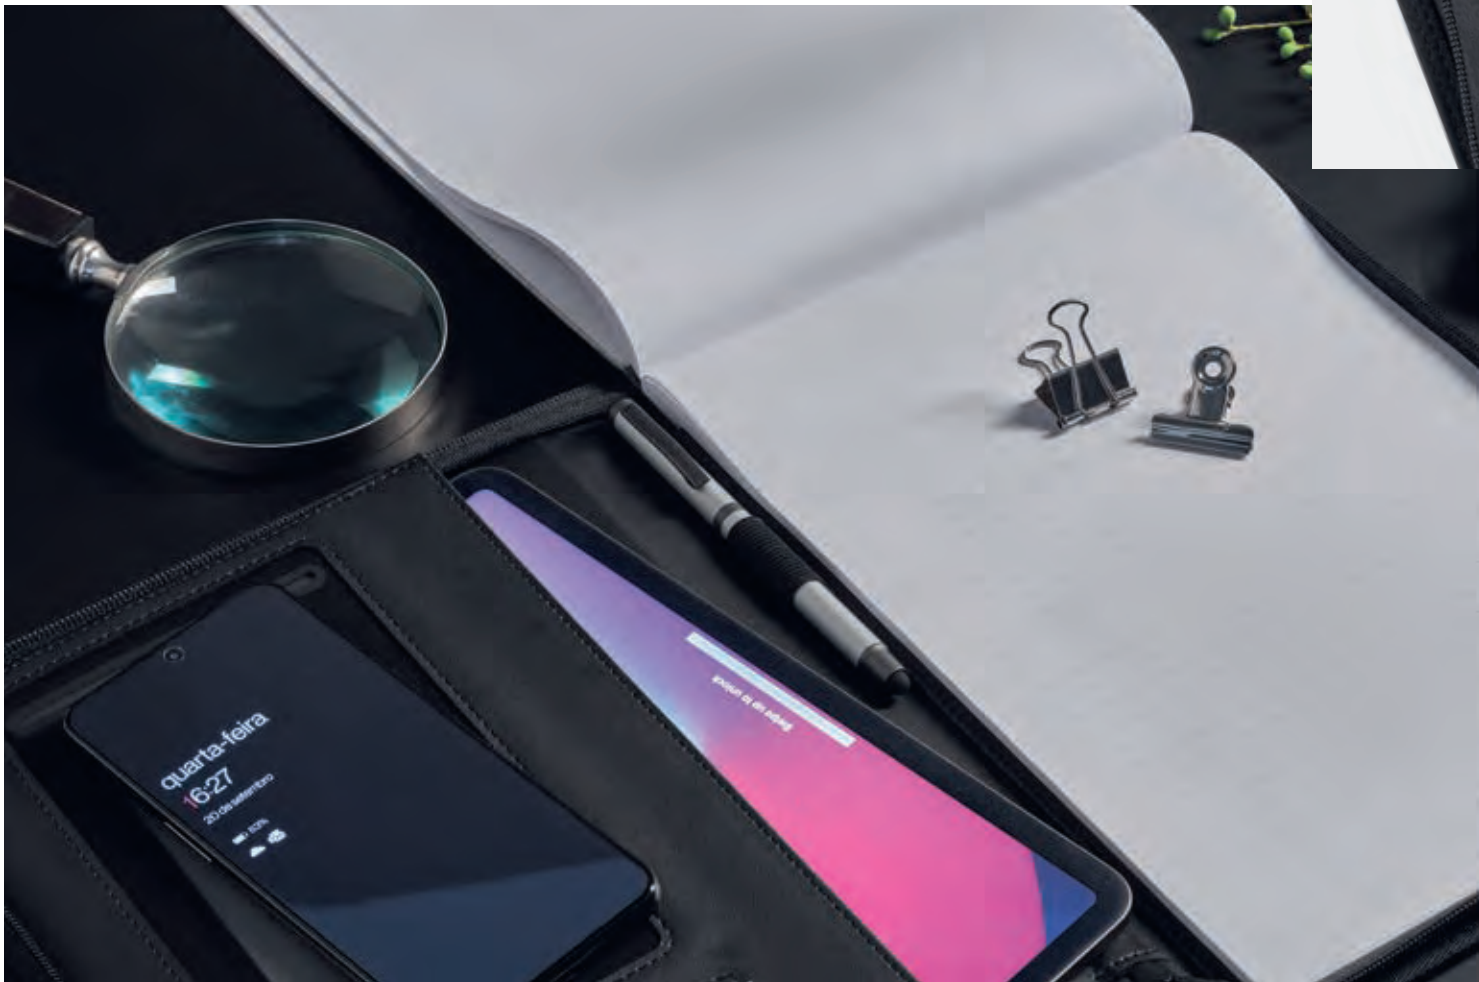

Orwell A4 Folder

AFD005

Optimize organization with our recycled PU A4 folder with a zipper closure, an interior sleeve for tablet (up to 29 x 18 cm) and a 64-sheet notepad with 70 gsm FSC ivory dotted paper. It includes a phone pocket (up to 10 x 18 cm), 2 card slots and a pen holder.

↗ 23,5 x 31 cm

∅ TRS - 150 x 250 mm (max.)

U. / €	1	25	50	100	250
Plain	26.69	26.08	25.47	24.87	24.26
TRS	88.69	31.68	28.37	26.97	26