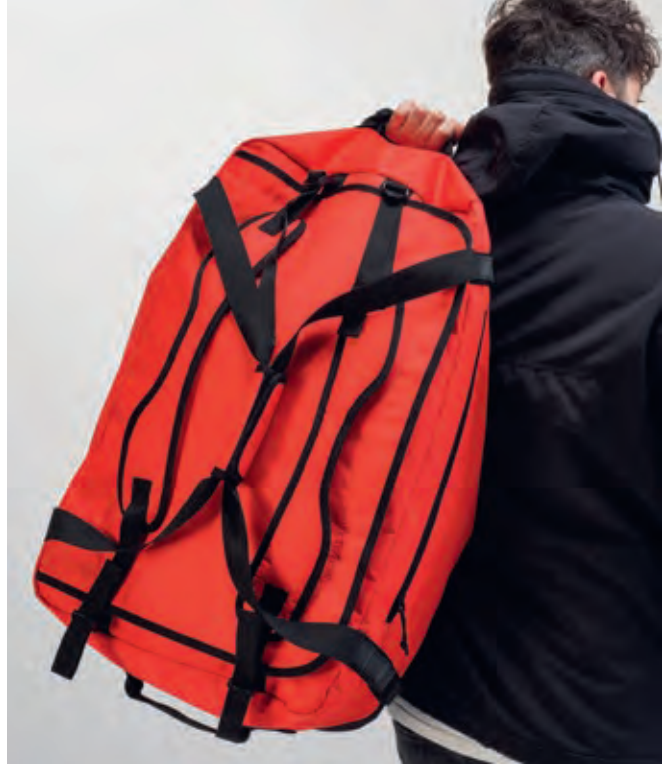

75L

São Paulo XL Gym Bag

AGB003

Perfect for your active lifestyle our 2in1 rPET gym bag features 75L capacity. Use it as a gym bag or as a backpack since it has adjustable padded straps. Reflective black straps for safety. Stay organized with a front and interior pockets.

∅ 66 x 30 x 40 cm

∅ TRS - 200 x 200 mm (max.)

U. / €	1	25	50	100	250
Plain	60.02	58.66	57.29	55.93	54.56
TRS	122.02	64.26	60.19	58.03	56.3