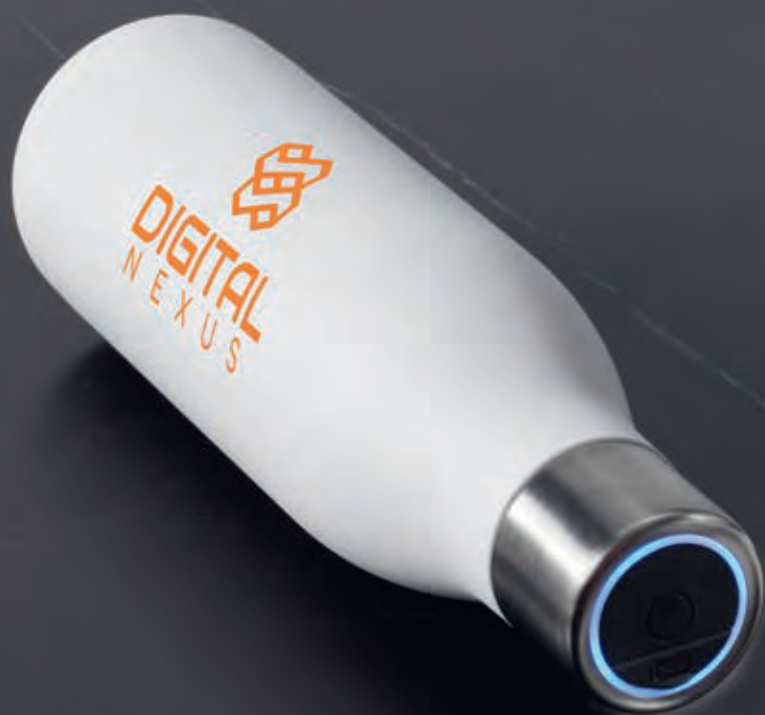

103

106

Parana Bottle

ABT029

Stay refreshed, eco-conscious and tech-savvy with our 550ml (520ml net) recycled stainless steel bottle. It's double-walled and features UV self-sanitization. Have you water ready to drink in 3 minutes.

∅ 7,2 x 24,3 cm

∅ SCR - 80 x 140 mm (max.)

U. / €	1	25	50	100	250
Plain	44.16	43.08	42.03	41	40
SCR	98.16	47.12	44.23	42.4	40.88