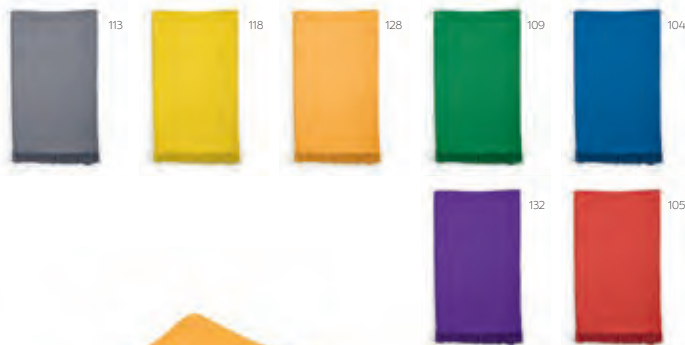

Cellini Towel

ATW008

Get cosy sustainably with our recycled cotton (60% recycled cotton and 40% cotton) beach towel. Weighing 250gsm, it features 3cm fringes. Measuring 80x180 cm, it even comes with a convenient cotton hanger. Packed eco-consciously in a biodegradable polybag. Made in Portugal.

↗ 80 x 180 cm
⌀ TRS - 300 x 300 mm (max.)

U. / €	1	25	50	100	500
Plain	26.4	25.8	25.2	24.6	24
TRS	88.4	31.44	28.12	26.74	25.32