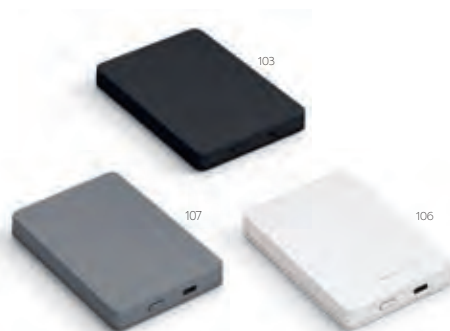

Mendel Powerbank

APW005

Enjoy the power of sustainability with a body crafted from rABS. With a potent 5.000mAh capacity, it becomes your trusted energy source. Enjoy a robust 15W output, you can charge magnetically, wirelessly or with cables.

↗ 7,3 x 6,7 x 1,4 cm
⌀ PDP - 50 x 30 mm (max.)

U. / €	1	25	50	100	250
Plain	42.06	41.03	40.03	39.05	38.1
PDP	92.06	44.75	42.29	40.23	38.74